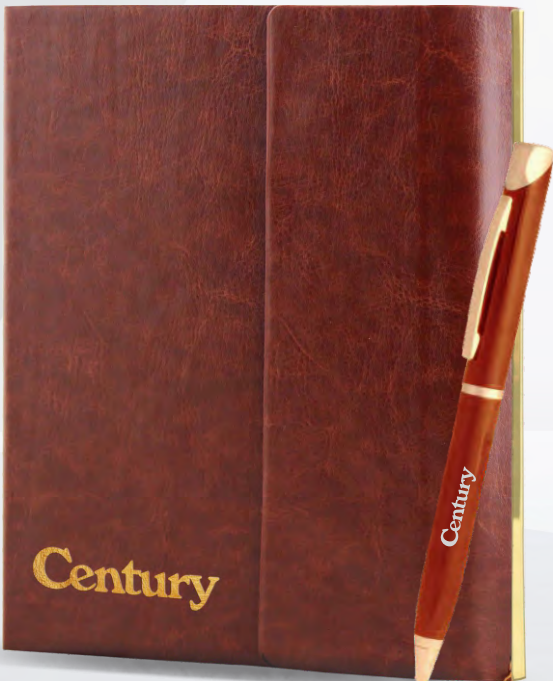

• A5 Notebook | Metal Pen

2 IN 1 GIFT SET

WORD PRESS DM 226

• A5 Notebook | Metal Pen

2 IN 1 GIFT SET

CENTURY

DM 227

• A5 Notebook | Metal Pen