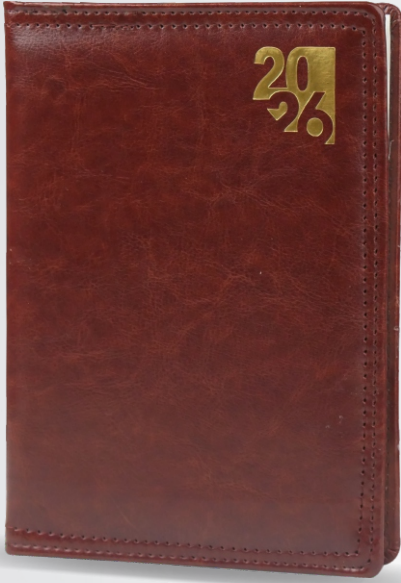

SIZE : NESCAFE

SPEC. : 1 DATE / WHITE / ECO

DIARIES

DM 1201

**SIZE : CHIEF ECO
COVER : PU LEATHER
PAPER COLOUR : WHITE**

DM 1202

**SIZE : CHIEF ECO
COVER : PU LEATHER
PAPER COLOUR : WHITE**

DIARIES

DM 1203

**SIZE : CHIEF MEDIUM
COVER : PU LEATHER
PAPER COLOUR : NATURAL**

DM 1204

**SIZE : CHIEF MEDIUM
COVER : PU LEATHER
PAPER COLOUR : NATURAL**

DIARIES

DM 1205

SIZE : A5

COVER : PU LEATHER