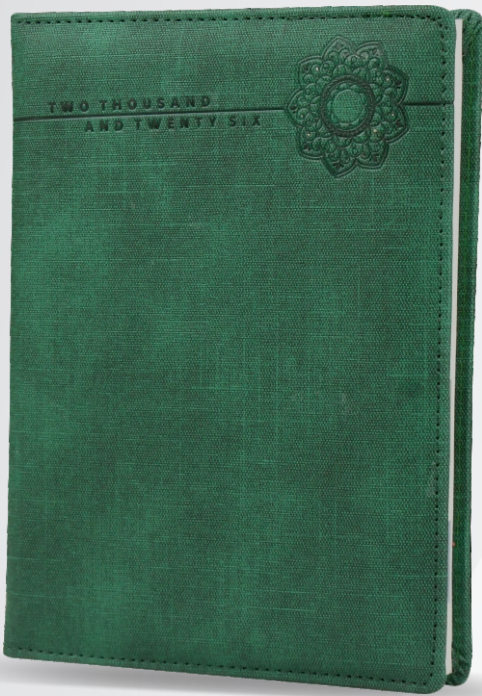

DIARIES

DM 1223

**SIZE : NESCAFE
COVER : PU LEATHER
PAPER COLOUR : NATURAL
DOUBLE COLOR**

DM 1224

**SIZE : NESCAFE
COVER : PU LEATHER WITH FLAP
PAPER COLOUR : MULTI COLOR**