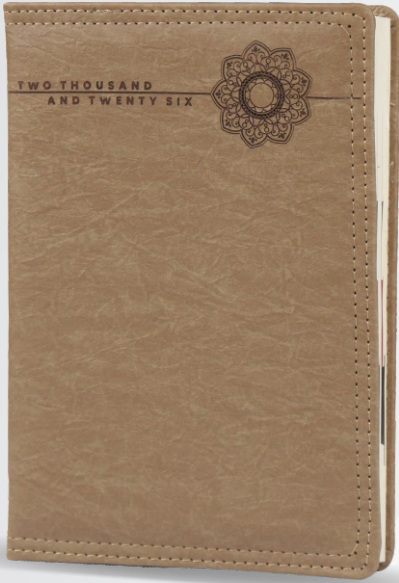

PAPER COLOUR : NATURAL

MONTH CUT

DM 1206

SIZE : A5

COVER : PU LEATHER

PAPER COLOUR : NATURAL

MONTH CUT

DIARIES