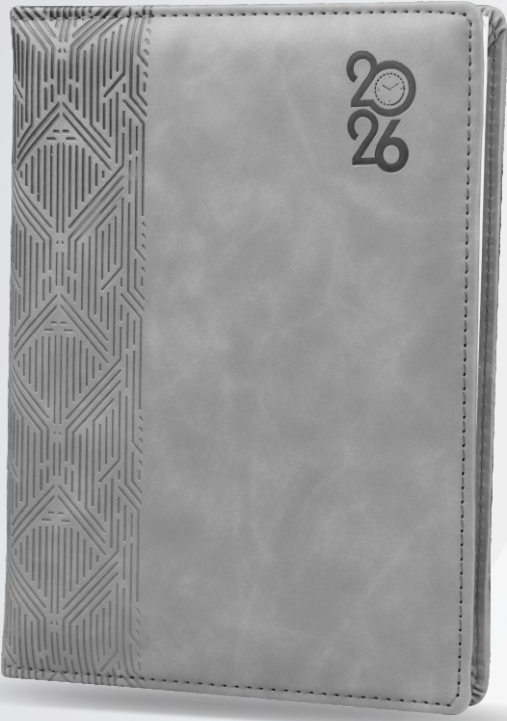

DIARIES

DM 1217

SIZE : NESCAFE

COVER : PU LEATHER

PAPER COLOUR : WHITE

SINGLE COLOR / MONTH CUT

DM 1218

SIZE : NESCAFE

COVER : PU LEATHER

PAPER COLOUR : NATURAL

DOUBLE COLOR / MONTH CUT