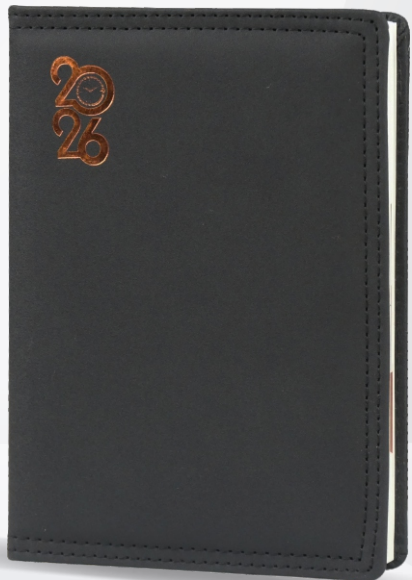

PAPER COLOUR : NATURAL

MONTH CUT

DM 1206

SIZE : A5

COVER : PU LEATHER

PAPER COLOUR : NATURAL

MONTH CUT

DIARIES