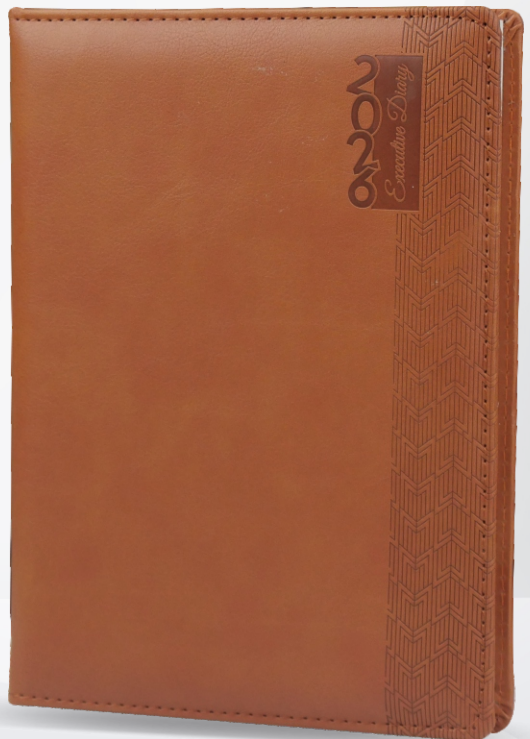

DOUBLE COLOR / MONTH CUT

DIARIES

DM 1223

**SIZE : NESCAFE
COVER : PU LEATHER
PAPER COLOUR : NATURAL
DOUBLE COLOR**

DM 1224

**SIZE : NESCAFE
COVER : PU LEATHER WITH FLAP
PAPER COLOUR : MULTI COLOR**

DIARIES

DM 1225