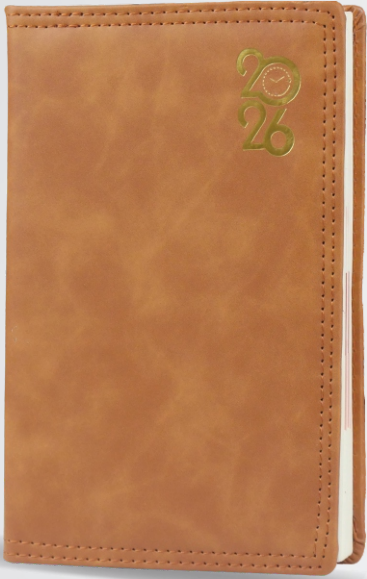

SIZE : NESCAFE

SPEC. : 1 DATE / WHITE / ECO

DIARIES

DM 1201

**SIZE : CHIEF ECO
COVER : PU LEATHER
PAPER COLOUR : WHITE**

DM 1202

**SIZE : CHIEF ECO
COVER : PU LEATHER
PAPER COLOUR : WHITE**

DIARIES

DM 1203

**SIZE : CHIEF MEDIUM
COVER : PU LEATHER
PAPER COLOUR : NATURAL**

DM 1204

**SIZE : CHIEF MEDIUM
COVER : PU LEATHER
PAPER COLOUR : NATURAL**

DIARIES

DM 1205

SIZE : A5

COVER : PU LEATHER