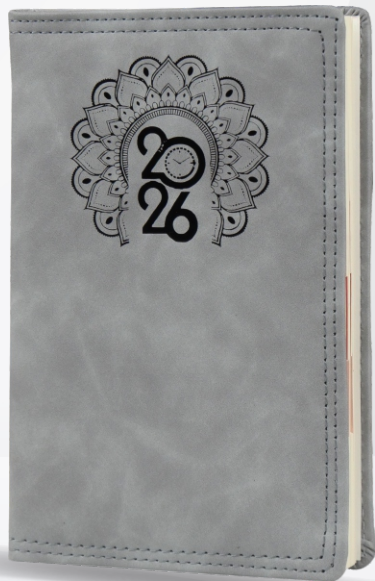

SIZE : NESCAFE

SPEC. : 1 DATE / WHITE / ECO

DIARIES

DM 1201

**SIZE : CHIEF ECO
COVER : PU LEATHER
PAPER COLOUR : WHITE**

DM 1202

**SIZE : CHIEF ECO
COVER : PU LEATHER
PAPER COLOUR : WHITE**

DIARIES

DM 1203

**SIZE : CHIEF MEDIUM
COVER : PU LEATHER
PAPER COLOUR : NATURAL**

DM 1204

**SIZE : CHIEF MEDIUM
COVER : PU LEATHER
PAPER COLOUR : NATURAL**

DIARIES

DM 1205

SIZE : A5

COVER : PU LEATHER