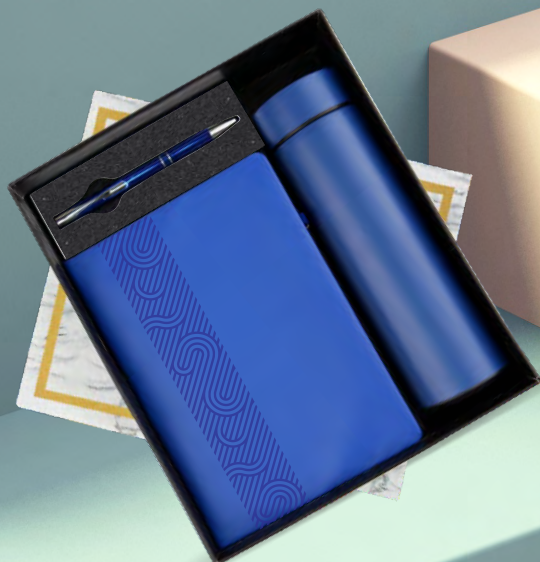

2025

BOTTLE SET

C A T A L O G U E

BOTTLE SET

DM 901

Temperature Bottle | Metal Pen

DM 902

Temperature Bottle | Metal Pen

BOTTLE SET

DM 903

Temperature Bottle | Metal Pen

DM 904

Temperature Bottle | Metal Pen

BOTTLE SET

DM 905

Temperature Bottle | Metal Pen | Key Chain

DM 906

Temperature Bottle | Metal Pen | Key Chain

BOTTLE SET

DM 907

Temperature Bottle | Metal Pen | Key Chain

DM 908

Temperature Bottle | Metal Pen | Key Chain

BOTTLE SET