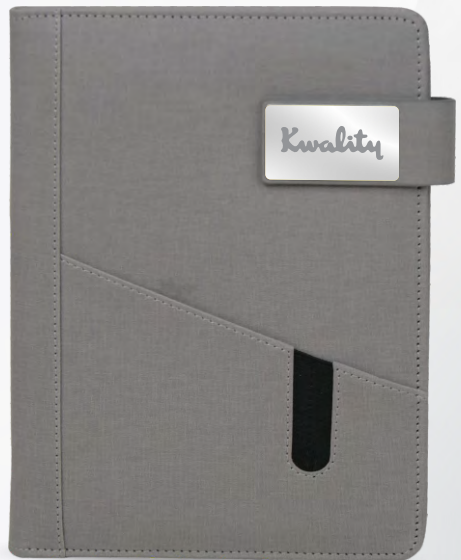

KWALITY DM 043