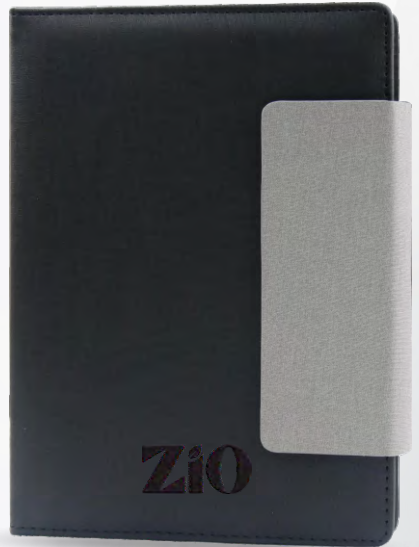

# A5 HARD COVER NOTEBOOK

MORPHER DM 058

SPEED DM 057

ZIO DM 059

BLOOM DM 060