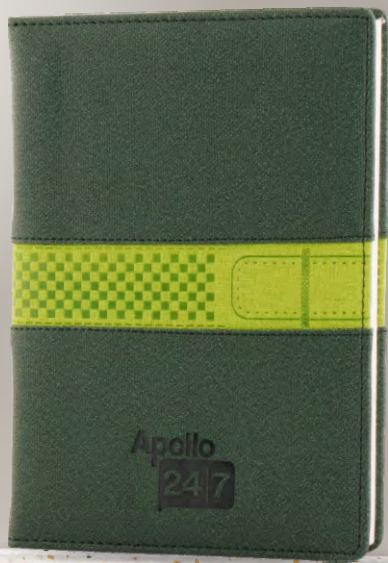

# A5 HARD COVER NOTEBOOK

VERTEX

DM 002

NEW MIKA

DM 001

MG

DM 003

CASTROL