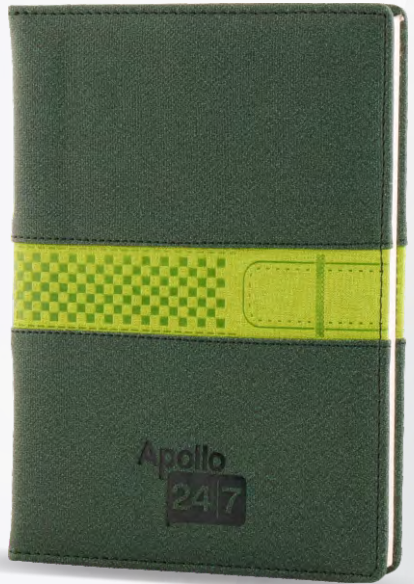

APOLLO DM 011