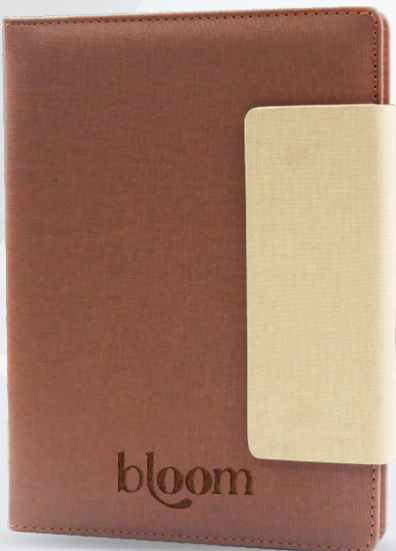

# A5 HARD COVER NOTEBOOK

MORPHER DM 058

SPEED DM 057

ZIO DM 059

BLOOM DM 060