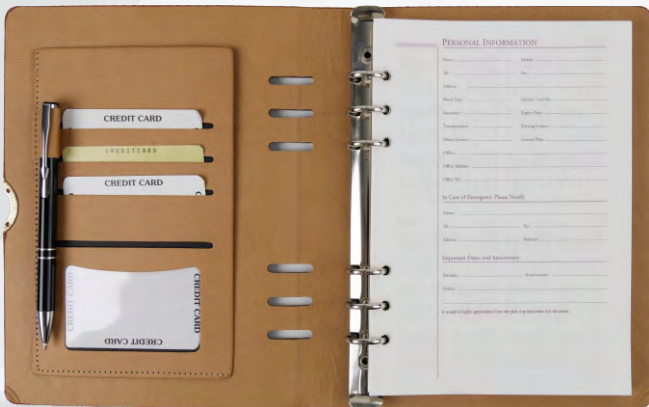

COLOUR OPTION

BLACK / TAN

FLAP WITH LOCK

PEN LOOP

CARD HOLDER

CAMELOT

DM 1503

Chief Organiser | Size 24.5x18 Cm
Folder Flap Closure with Magnet |
Separate Pouches For Cards |
Wide Pockets For Documents |
Elegant & Compact Design |
Multi Color Separators | Packed In Box.

ORGANISERS

COLOUR OPTION

BLACK / TAN

ELEGANT DESIGN

PEN LOOP

CARD HOLDER

HEXA

DM 1504