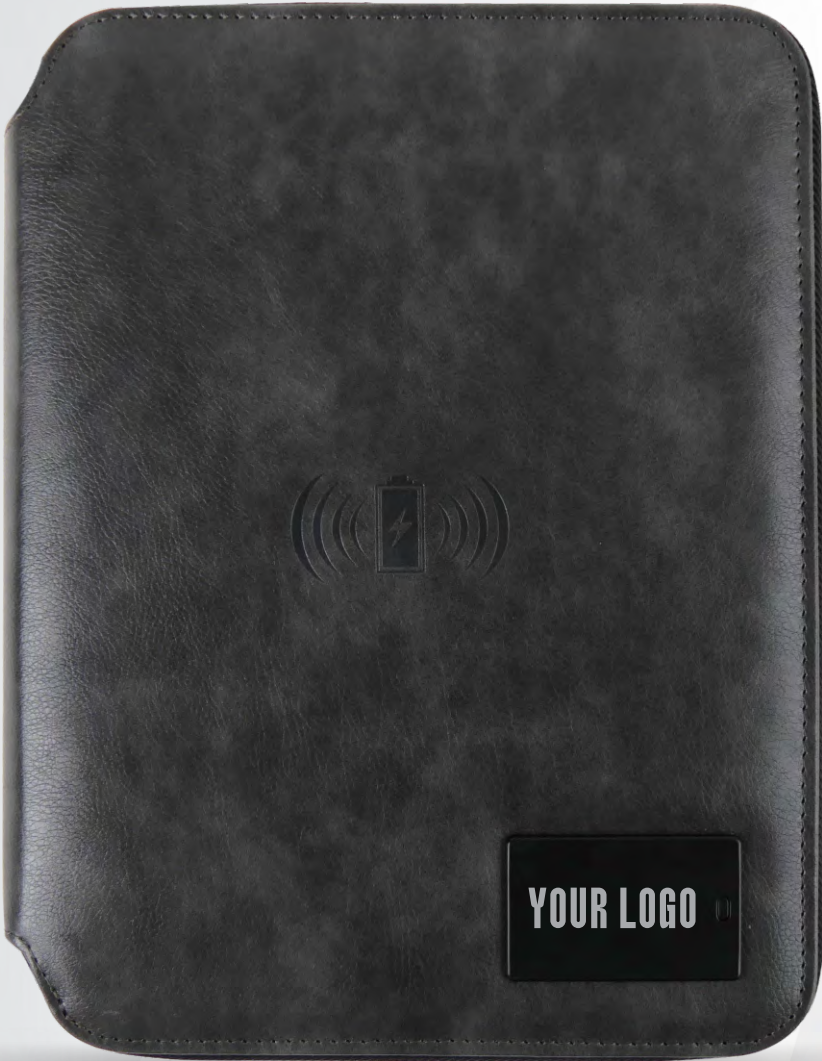

# POWERBANK FOLDER

LED BACKLIT DISPLAY

YOUR LOGO

CARD HOLDER & PHONE STAND

USB CABLES

FLASH

DM 1404

LED Backlit Logo Display Inbuilt Power Bank |  
BIS Certified Battery | Guaranteed 8000 mAh |  
16 GB USB Drive | Mobile Stand | Multiple Pockets |  
Wireless Charging | iPhone | Type C |  
Android Charging Cables | Battery Level Indicator.

# POWERBANK FOLDER

FLAP WITH GREY LOCK

CARD HOLDER & PHONE STAND

USB CABLES

SUMMIT

DM 1405

Inbuilt Power Bank | BIS Certified Battery |  
Guaranteed 8000 mAh | 16 GB USB Drive |  
Mobile Stand | Multiple Pockets |  
Wireless Charging iPhone | Type C |  
Android Charging Cables | Battery Level Indicator.

# POWERBANK FOLDER

LED BACKLIT DISPLAY

CARD HOLDER

USB CABLES

**NEXON** **DM 1406**

LED Backlit Logo Display Inbuilt Power Bank |  
Inbuilt Power Bank | BIS Certified Battery |  
Guaranteed 8000 mAh | iPhone | Type C |  
Android Charging Cables | LAMP |  
Battery Level Indicator.