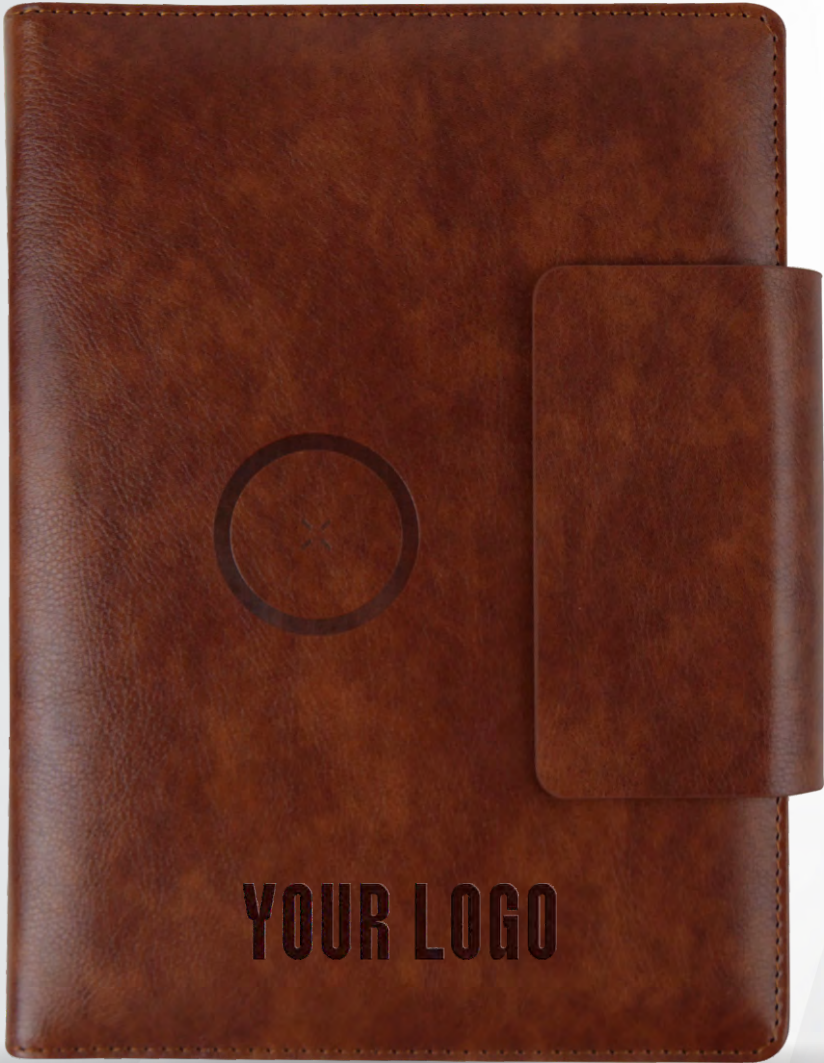

# POWERBANK FOLDER

FLAP WITH GREY LOCK

CARD HOLDER & PHONE STAND

USB CABLES

SUMMIT

DM 1405

Inbuilt Power Bank | BIS Certified Battery |  
Guaranteed 8000 mAh | 16 GB USB Drive |  
Mobile Stand | Multiple Pockets |  
Wireless Charging iPhone | Type C |  
Android Charging Cables | Battery Level Indicator.

# POWERBANK FOLDER

LED BACKLIT DISPLAY

CARD HOLDER

USB CABLES

**NEXON** **DM 1406**

LED Backlit Logo Display Inbuilt Power Bank |  
Inbuilt Power Bank | BIS Certified Battery |  
Guaranteed 8000 mAh | iPhone | Type C |  
Android Charging Cables | LAMP |  
Battery Level Indicator.

# POWERBANK FOLDER

USB CABLES

CARD HOLDER & PHONE STAND

**PRESTIGE DM 1407**

Inbuilt Power Bank | BIS Certified Battery |  
Guaranteed 8000 mAh | 16 GB USB Drive |  
Mobile Stand | Multiple Pockets |  
Wireless Charging iPhone | Type C |  
Android Charging Cables | Battery Level Indicator.