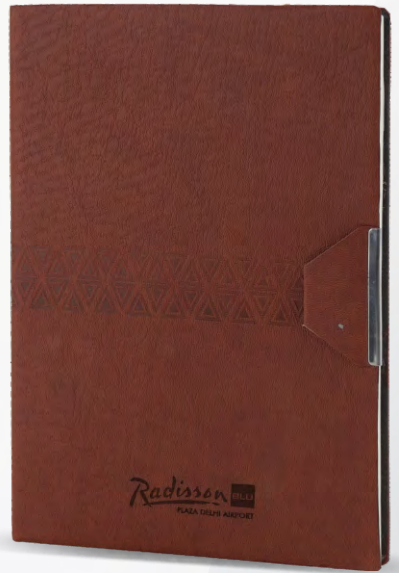

RADISSON DM 119